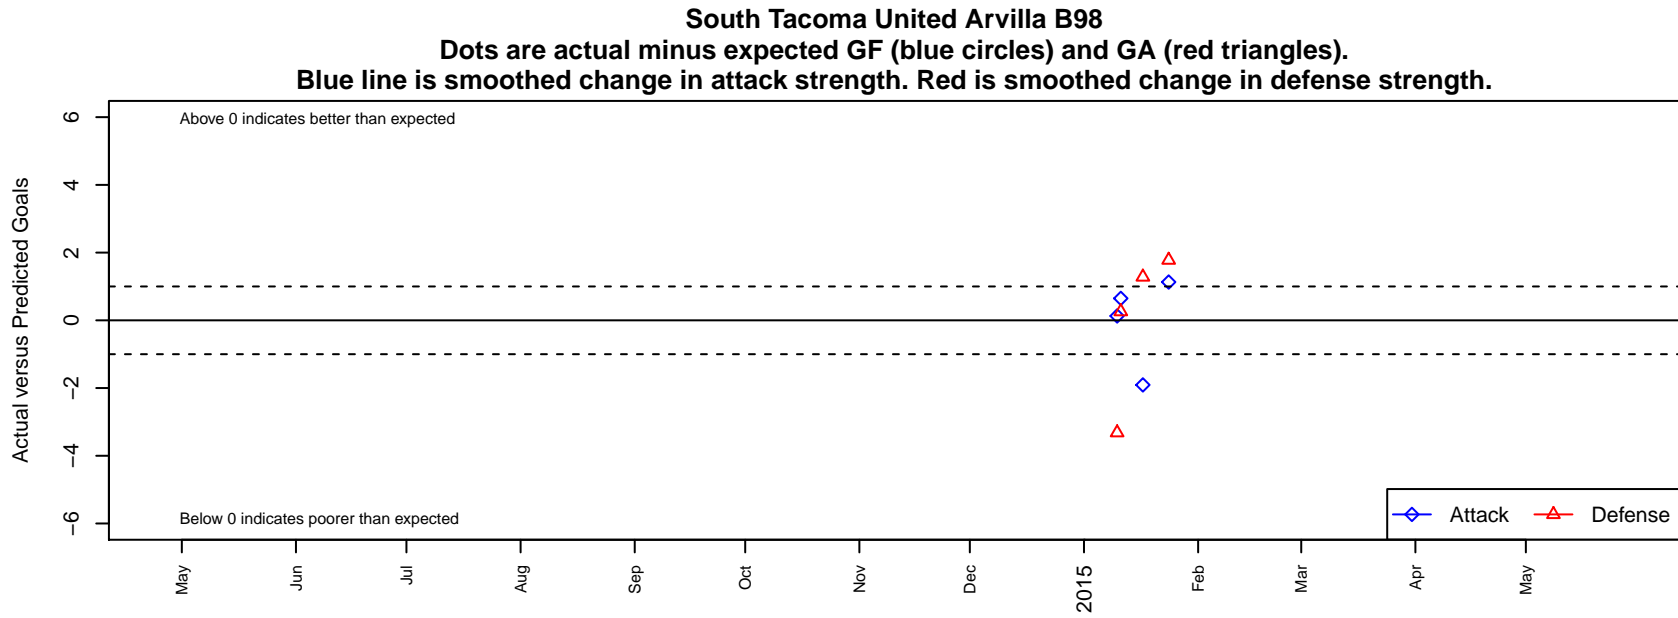

# South Tacoma United Arvilla B98

South Tacoma United FC  
Tacoma, WA  
B98 total strength=1140  
attack=8.2 defense=1.29  
notes= PSG; Arvilla 2014

alt names used:  
South Tacoma – PSG

Venues played:  
2014 Founders Cup B98